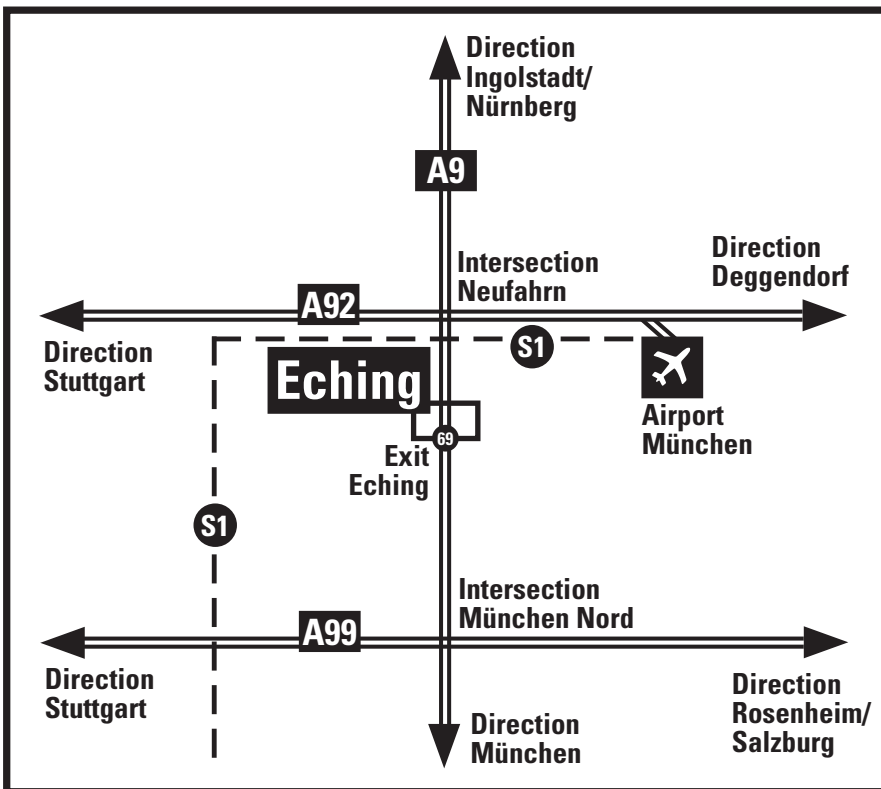

## Your fastest way to Eching:

**From Nuremberg motorway A9:**  
Follow motorway A9. About 1 km after the intersection Neufahrn use exit Eching (No.69).

**From Munich motorway A9:**  
Follow motorway A9 up to exit Eching (No.69).

**From Munich airport/Deggendorf motorway A92:**  
Take motorway A92 from Munich airport to Munich city up to intersection Neufahrn and follow motorway A9 towards Munich about 1 km up to exit Eching (No.69).

**From Stuttgart motorway A9:**  
Take motorway A92 to Munich up to intersection Neufahrn and follow motorway A9 towards Munich about 1 km up to exit Eching (No.69).

## From A9 to BIOZOL in Eching:

Use exit Eching (No.69).

At the first traffic light turn left towards Eching and follow the road 'Untere Hauptstrasse' which is termed 'Obere Hauptstrasse' after the second traffic light.